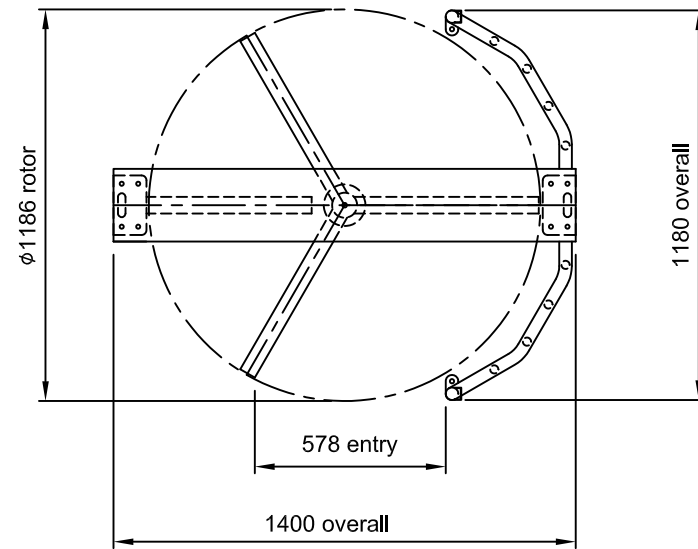

ENTRY / EXIT ELEVATION

PLAN VIEW

-	-	-
Date	Rev	Description
Revision History		

NOTES:

Created: 22/09/2015 By: Eric
 Last Saved: 22/09/2015 Login: ERIC
 File: Projects/PR10671/

Drawn By: Eric
 Checked By:

Project:
 GERAN

Drawing No:
DW10671-04

Description:
3-ARM FULL HEIGHT TURNSTILE - GERAN SPEC